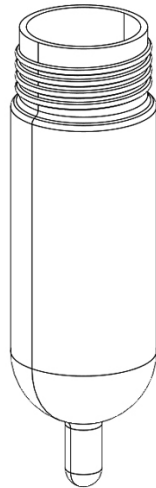

## Shop Item Information

Send item information

[» Show item in shop](#)

Add item to cart

### Set of sample tubes for R-12 Analyst (12pcs)

glass, residual volume, 1mL, threaded GL45, amber

#### Item Information

Item No. 11056910

Availability Available within 2 weeks

Analyst glass tubes with appendix, graduated, residual volume of 1mL, threaded GL45, amber, (12pcs)