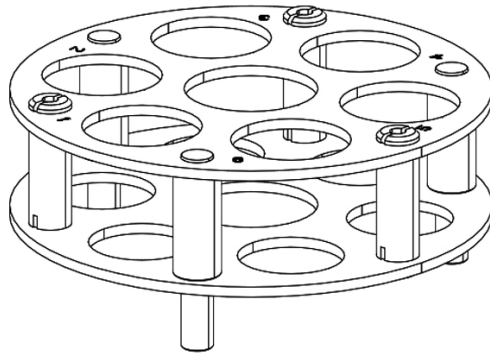

Shop Item Information

☒ Send item information

» Show item in shop

Add item to cart

Holder for glass sample tube, PTFE, microwavable 6 positions