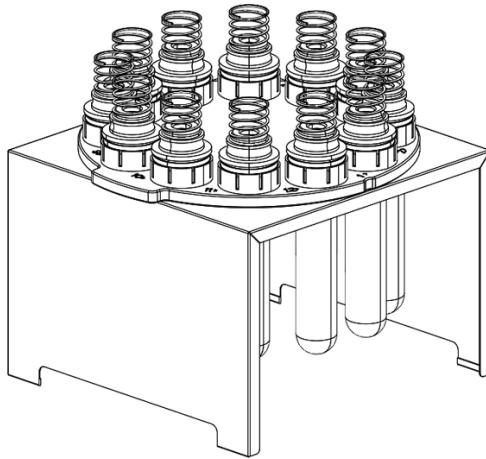

Shop

Item Information

Send item information

[» Show item in shop](#)

Add item to cart

Set of adapters BUCHI glass, PETP (15pcs)

Item Information

Item No. 049620