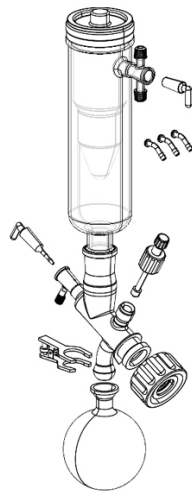

Shop

Item Information

Send item information

[» Show item in shop](#)

Add item to cart

Glass assembly CR, P+G

incl. receiving flask, 1L

Item Information