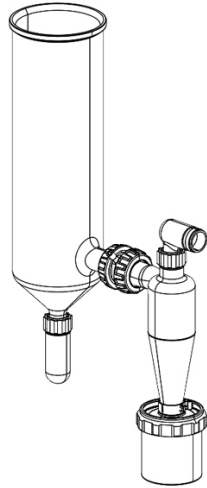

Shop Item Information

☒ Send item information

[» Show item in shop](#)

☐ Add item to cart

Set of glass assembly B-290, amber

Spray cylinder, cyclone, collection vessel, separator vessel, angle piece, flange connector