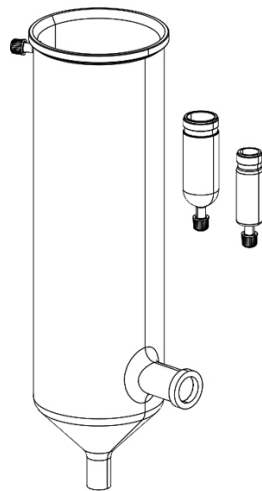

#### Item Information

Item No. 044441

Availability Available within 2 weeks

Spray cylinder with tube connection and collection vessels (for HP cyclone) with PTFE feed and drain tubing for disinfectant solutions.