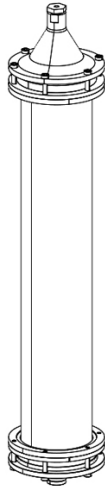

Shop Item Information

☒ Send item information

[» Show item in shop](#)

☐ Add item to cart

Glass column 100x920 cpl.